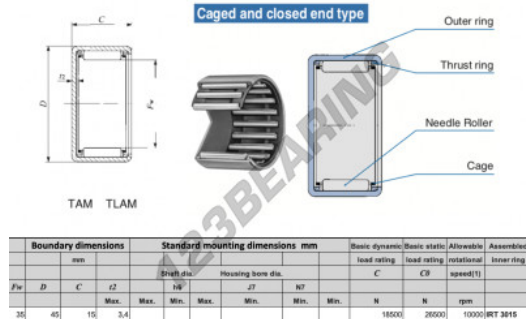

## Drawn cup roller bearing TAM3515-IKO - TAM3515-IKO

<https://www.123bearing.co.uk/bearing-housing/needle-roller-bearing/drawn-cup/tam3515-iko>

### PRODUCT FEATURES

Brand	IKO
N° Ean13	3616060599544
Inside diameter	35 mm
Inside diameter	1.378" inch
Outside diameter	45 mm
Outside diameter	1.772" inch
Thickness	15 mm
Thickness	0.591" inch
Limiting speed	10000 rpm
Dynamic load	18.5 kN
Static load	26.5 kN
Packaging	1