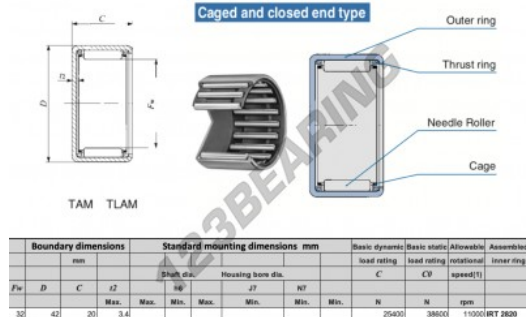

## Drawn cup roller bearing TAM3220-IKO - TAM3220-IKO

<https://www.123bearing.co.uk/bearing-housing/needle-roller-bearing/drawn-cup/tam3220-iko>

### PRODUCT FEATURES

Brand	IKO
N° Ean13	3616060599513
Inside diameter	32 mm
Outside diameter	42 mm
Thickness	20 mm
Limiting speed	11000 rpm
Dynamic load	25.4 kN
Static load	38.6 kN
Packaging	1

[contact@123bearing.co.uk](mailto:contact@123bearing.co.uk)