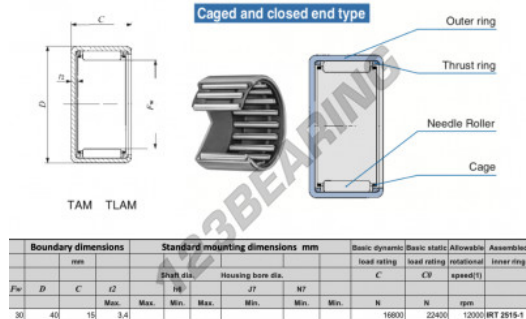

Drawn cup roller bearing TAM3015-IKO - TAM3015-IKO

<https://www.123bearing.co.uk/bearing-housing/needle-roller-bearing/drawn-cup/tam3015-iko>

PRODUCT FEATURES

Brand	IKO
N° Ean13	3616060599483
Inside diameter	30 mm
Outside diameter	40 mm
Thickness	15 mm
Limiting speed	12000 rpm
Dynamic load	16.8 kN
Static load	22.4 kN
Packaging	1