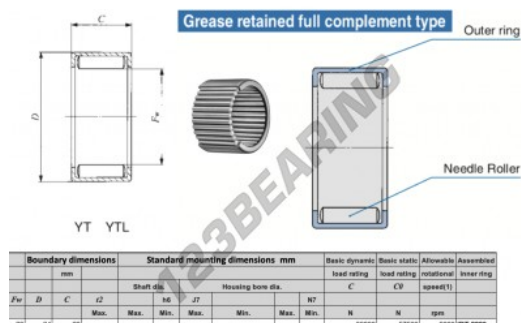

Drawn cup roller bearing YT2620-IKO - YT2620-IKO

<https://www.123bearing.co.uk/bearing-housing/needle-roller-bearing/drawn-cup/yt2620-iko>

PRODUCT FEATURES

Brand	IKO
N° Ean13	3616060599438
Inside diameter	26 mm
Inside diameter	1.024" inch
Outside diameter	34 mm
Outside diameter	1.339" inch
Thickness	20 mm
Thickness	0.787" inch
Limiting speed	6000 rpm
Dynamic load	30.8 kN
Static load	57.5 kN
Packaging	1