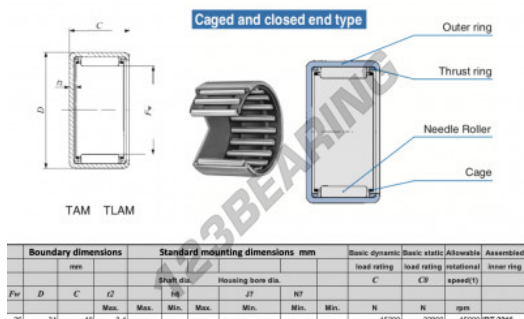

Drawn cup roller bearing TAM2616-IKO - TAM2616-IKO

<https://www.123bearing.co.uk/bearing-housing/needle-roller-bearing/drawn-cup/tam2616-iko>

PRODUCT FEATURES

Brand	IKO
N° Ean13	3616060599346
Inside diameter	26 mm
Outside diameter	34 mm
Thickness	16 mm
Limiting speed	15000 rpm
Dynamic load	15.2 kN
Static load	22.9 kN
Packaging	1