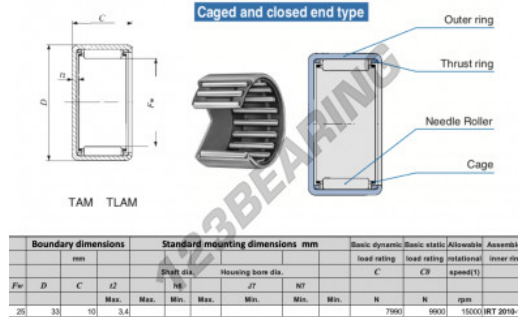

Drawn cup roller bearing TAM2510-IKO - TAM2510-IKO

<https://www.123bearing.co.uk/bearing-housing/needle-roller-bearing/drawn-cup/tam2510-iko>

PRODUCT FEATURES

Brand	IKO
N° Ean13	3616060599292
Inside diameter	25 mm
Outside diameter	33 mm
Thickness	10 mm
Limiting speed	15000 rpm
Dynamic load	7.99 kN
Static load	9.9 kN
Packaging	1