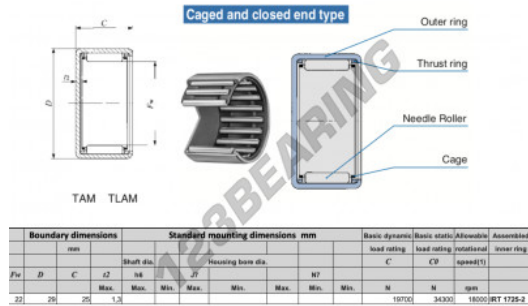

Drawn cup roller bearing TAM2225-IKO - TAM2225-IKO

<https://www.123bearing.co.uk/bearing-housing/needle-roller-bearing/drawn-cup/tam2225-iko>

PRODUCT FEATURES

Brand	IKO
N° Ean13	3616060599186
Inside diameter	22 mm
Outside diameter	29 mm
Thickness	25 mm
Limiting speed	18000 rpm
Dynamic load	19.7 kN
Static load	34.3 kN
Packaging	1