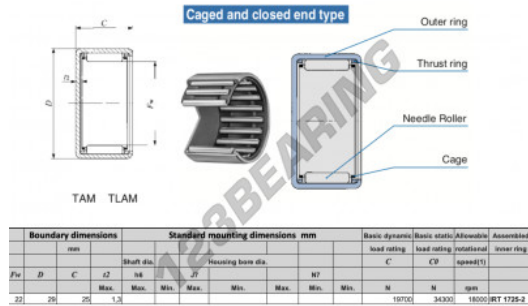

## Drawn cup roller bearing TAM2225-IKO - TAM2225-IKO

<https://www.123bearing.co.uk/bearing-housing/needle-roller-bearing/drawn-cup/tam2225-iko>

### PRODUCT FEATURES

Brand	IKO
N° Ean13	3616060599186
Inside diameter	22 mm
Outside diameter	29 mm
Thickness	25 mm
Limiting speed	18000 rpm
Dynamic load	19.7 kN
Static load	34.3 kN
Packaging	1

[contact@123bearing.co.uk](mailto:contact@123bearing.co.uk)