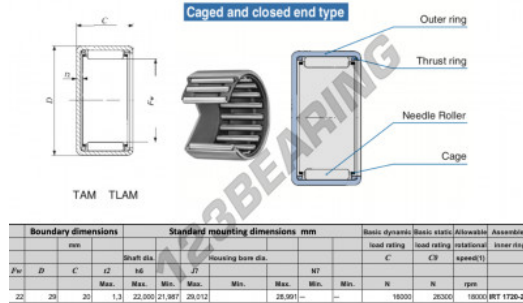

Drawn cup roller bearing TAM2220-IKO - TAM2220-IKO

<https://www.123bearing.co.uk/bearing-housing/needle-roller-bearing/drawn-cup/tam2220-iko>

PRODUCT FEATURES

Brand	IKO
N° Ean13	3616060599179
Inside diameter	22 mm
Outside diameter	29 mm
Thickness	20 mm
Limiting speed	18000 rpm
Dynamic load	16 kN
Static load	26 kN
Packaging	1