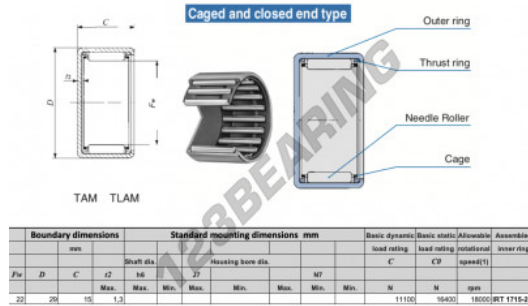

Drawn cup roller bearing TAM2215-IKO - TAM2215-IKO

<https://www.123bearing.co.uk/bearing-housing/needle-roller-bearing/drawn-cup/tam2215-iko>

PRODUCT FEATURES

Brand	IKO
N° Ean13	3616060599162
Inside diameter	22 mm
Outside diameter	29 mm
Thickness	15 mm
Limiting speed	18000 rpm
Dynamic load	11 kN
Static load	16 kN
Packaging	1