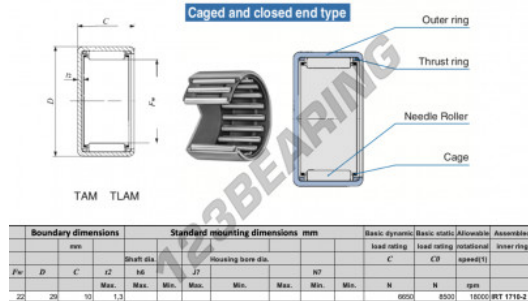

## Drawn cup roller bearing TAM2210-IKO - TAM2210-IKO

<https://www.123bearing.co.uk/bearing-housing/needle-roller-bearing/drawn-cup/tam2210-iko>

### PRODUCT FEATURES

Brand	IKO
N° Ean13	3616060599155
Inside diameter	22 mm
Outside diameter	29 mm
Thickness	10 mm
Limiting speed	18000 rpm
Dynamic load	6 kN
Static load	8 kN
Packaging	1

[contact@123bearing.co.uk](mailto:contact@123bearing.co.uk)