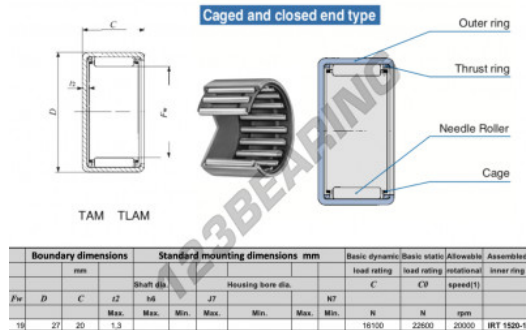

Drawn cup roller bearing TAM1920-IKO - TAM1920-IKO

<https://www.123bearing.co.uk/bearing-housing/needle-roller-bearing/drawn-cup/tam1920-iko>

PRODUCT FEATURES

Brand	IKO
N° Ean13	3616060599056
Inside diameter	19 mm
Outside diameter	27 mm
Thickness	20 mm
Limiting speed	20000 rpm
Dynamic load	16.1 kN
Static load	22.6 kN
Packaging	1