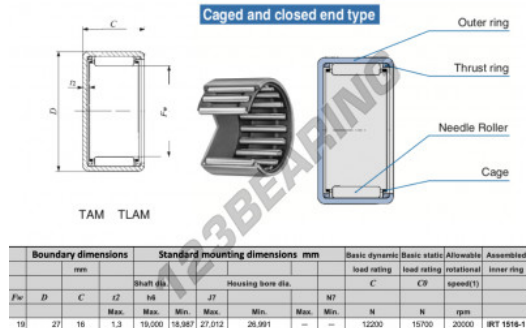

Drawn cup roller bearing TAM1916-IKO - TAM1916-IKO

<https://www.123bearing.co.uk/bearing-housing/needle-roller-bearing/drawn-cup/tam1916-iko>

PRODUCT FEATURES

Brand	IKO
N° Ean13	3616060599049
Inside diameter	19 mm
Inside diameter	0.748" inch
Outside diameter	27 mm
Outside diameter	1.063" inch
Thickness	16 mm
Thickness	0.63" inch
Limiting speed	20000 rpm
Dynamic load	12.2 kN
Static load	15.7 kN
Packaging	1