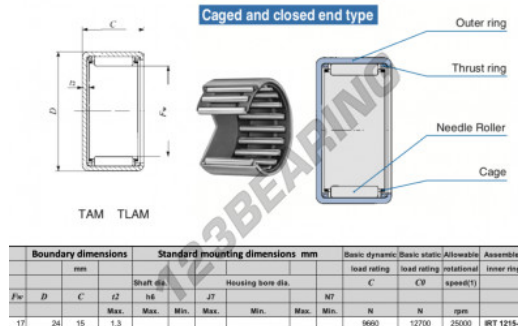

Drawn cup roller bearing TAM1715-IKO - TAM1715-IKO

<https://www.123bearing.co.uk/bearing-housing/needle-roller-bearing/drawn-cup/tam1715-iko>

PRODUCT FEATURES

Brand	IKO
N° Ean13	3616060598967
Inside diameter	17 mm
Outside diameter	24 mm
Thickness	15 mm
Limiting speed	25000 rpm
Dynamic load	9.66 kN
Static load	12.7 kN
Packaging	1