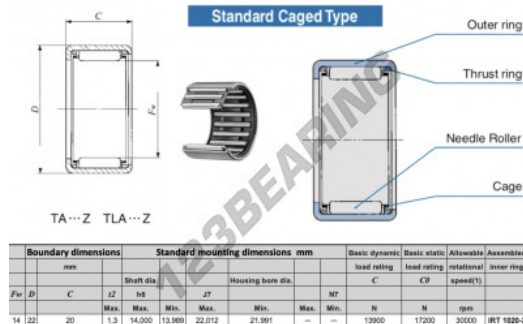

## Drawn cup roller bearing TA1420-Z-IKO - TA1420-Z-IKO

<https://www.123bearing.co.uk/bearing-housing/needle-roller-bearing/drawn-cup/ta1420-z-iko>

### PRODUCT FEATURES

Brand	IKO
N° Ean13	3616060598851
Inside diameter	14 mm
Outside diameter	22 mm
Thickness	20 mm
Limiting speed	30000 rpm
Weight	24 g
Dynamic load	13.9 kN
Static load	17.2 kN
Packaging	1