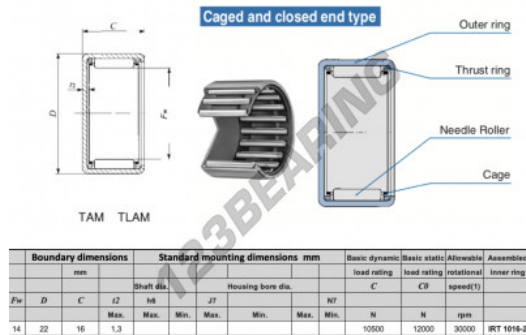

## Drawn cup roller bearing TAM1416-IKO - TAM1416-IKO

<https://www.123bearing.co.uk/bearing-housing/needle-roller-bearing/drawn-cup/tam1416-iko>

### PRODUCT FEATURES

Brand	IKO
N° Ean13	3616060598844
Inside diameter	14 mm
Inside diameter	0.551" inch
Outside diameter	22 mm
Outside diameter	0.866" inch
Thickness	16 mm
Thickness	0.63" inch
Limiting speed	30000 rpm
Dynamic load	10.5 kN
Static load	12 kN
Packaging	1