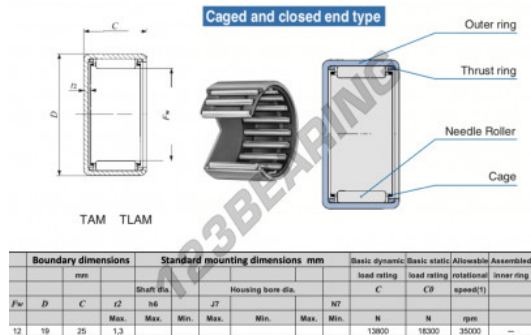

Drawn cup roller bearing TAM1225-IKO - TAM1225-IKO

<https://www.123bearing.co.uk/bearing-housing/needle-roller-bearing/drawn-cup/tam1225-iko>

PRODUCT FEATURES

Brand	IKO
N° Ean13	3616060598820
Inside diameter	12 mm
Outside diameter	19 mm
Thickness	25 mm
Limiting speed	35000 rpm
Dynamic load	13.8 kN
Static load	18.3 kN
Packaging	1