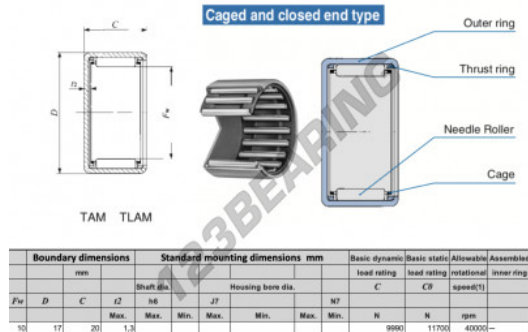

## Drawn cup roller bearing TAM1020-IKO - TAM1020-IKO

<https://www.123bearing.co.uk/bearing-housing/needle-roller-bearing/drawn-cup/tam1020-iko>

### PRODUCT FEATURES

Brand	IKO
N° Ean13	3616060598790
Inside diameter	10 mm
Outside diameter	17 mm
Thickness	20 mm
Limiting speed	40000 rpm
Dynamic load	9 kN
Static load	11 kN
Packaging	1

[contact@123bearing.co.uk](mailto:contact@123bearing.co.uk)