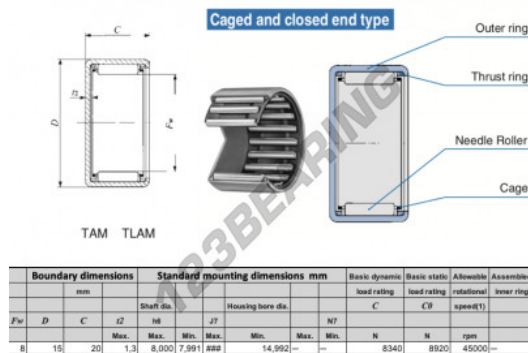

Drawn cup roller bearing TAM820-IKO - TAM820-IKO

<https://www.123bearing.co.uk/bearing-housing/needle-roller-bearing/drawn-cup/tam820-iko>

PRODUCT FEATURES

Brand	IKO
N° Ean13	3616060598714
Inside diameter	8 mm
Inside diameter	0.315" inch
Outside diameter	15 mm
Outside diameter	0.591" inch
Thickness	20 mm
Thickness	0.787" inch
Limiting speed	45000 rpm
Dynamic load	8.34 kN
Static load	8.92 kN
Packaging	1