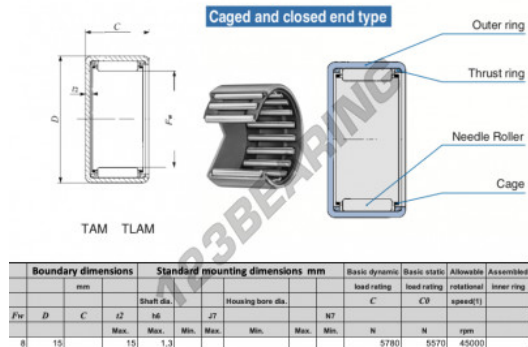

Drawn cup roller bearing TAM815-IKO - TAM815-IKO

<https://www.123bearing.co.uk/bearing-housing/needle-roller-bearing/drawn-cup/tam815-iko>

PRODUCT FEATURES

Brand	IKO
N° Ean13	3616060598707
Inside diameter	8 mm
Outside diameter	15 mm
Limiting speed	45000 rpm
Dynamic load	5.78 kN
Static load	5.57 kN
Packaging	1