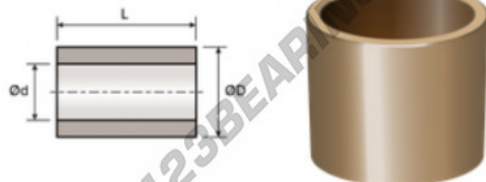

Bronze bushes

BMF30-38-38 - BMF30-38-38

<https://www.123bearing.co.uk/accessories/bushes/bronze/bmf30-38-38>

PRODUCT FEATURES

Brand	GEN
Inside diameter	30 mm
Inside diameter	1.181" inch
Outside diameter	38 mm
Outside diameter	1.496" inch
Thickness	38 mm
Thickness	1.496" inch
Type	BMF
Weight	100 g
Packaging	1
Standard	No standard