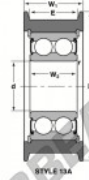

Mast guide bearing CG-5206-FFB-NTN - CG-5206-FFB-NTN

<https://www.123bearing.co.uk/bearing-housing/deep-groove-bearing/mast-guide/cg-5206-ffb-ntn>

Bearing Number	Style	Basic Dimension	Outside Dimension	Inner Ring Width	Outer Ring Width	Shoulder	Radius	Fillet	Basic Load Ratings	
		d	D	B ₁	B ₂	S	R	r _f	C _{dyn}	C _{stat}
CG-5206-FFB	13A	30	108	39	39				41.83	35.42

PRODUCT FEATURES

Brand	NTN
N° Ean13	3616060587015
Inside diameter	30 mm
Outside diameter	108 mm
Thickness	39 mm
Dynamic load	41.83 kN
Static load	35.42 kN
Packaging	1

contact@123bearing.co.uk

02038 087 274