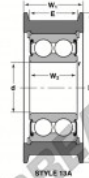

Mast guide bearing CG-5206-SSE-NTN - CG-5206-SSE-NTN

<https://www.123bearing.co.uk/bearing-housing/deep-groove-bearing/mast-guide/cg-5206-sse-ntn>

Bearing	Style	Bore	Outside Diameter	Inner Ring	Outer Ring	Shoulder	Radius	Fit	Basic Load Ratings	
Number		d	D	W2	W1	E	R	r	Dynamic C	Static Ca
CG-5206-SSE	15A	6.350	6.350	0.857	1.82				41.83	35.42

PRODUCT FEATURES

Brand	NTN
N° Ean13	3616060587008
Inside diameter	25 mm
Outside diameter	108 mm
Thickness	39 mm
Dynamic load	41.83 kN
Static load	35.42 kN
Packaging	1

contact@123bearing.co.uk

02038 087 274