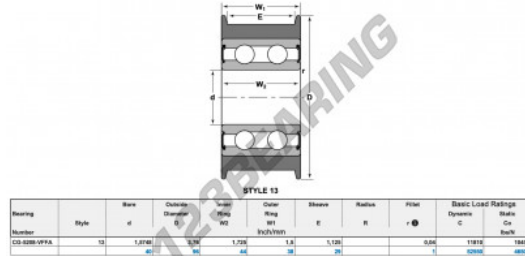

Mast guide bearing CG-5208-VFFA-NTN - CG-5208-VFFA-NTN

<https://www.123bearing.co.uk/bearing-housing/deep-groove-bearing/mast-guide/cg-5208-vffa-ntn>

PRODUCT FEATURES

Brand	NTN
N° Ean13	3616060586995
Inside diameter	40 mm
Outside diameter	96 mm
Thickness	38 mm
Dynamic load	52.55 kN
Static load	46.5 kN
Packaging	1