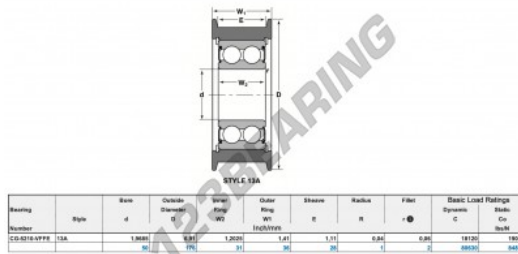

## Mast guide bearing CG-5210-VFFE-NTN - CG-5210-VFFE-NTN

<https://www.123bearing.co.uk/bearing-housing/deep-groove-bearing/mast-guide/cg-5210-vffe-ntn>

### PRODUCT FEATURES

Brand	NTN
N° Ean13	3616060586933
Inside diameter	50 mm
Inside diameter	1.969" inch
Outside diameter	176 mm
Outside diameter	6.929" inch
Thickness	36 mm
Thickness	1.417" inch
Dynamic load	80.63 kN
Static load	84.81 kN
Packaging	1