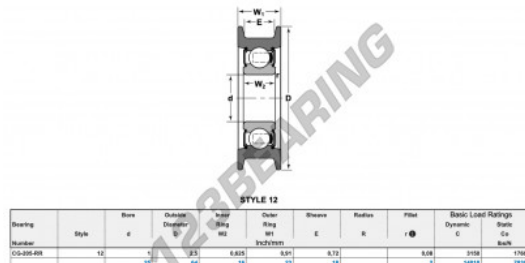

Mast guide bearing CG-205-RR-NTN - CG-205-RR-NTN

<https://www.123bearing.co.uk/bearing-housing/deep-groove-bearing/mast-guide/cg-205-rr-ntn>

PRODUCT FEATURES

Brand	NTN
N° Ean13	3616060586742
Inside diameter	25 mm
Inside diameter	0.984" inch
Outside diameter	64 mm
Outside diameter	2.52" inch
Thickness	23 mm
Thickness	0.906" inch
Dynamic load	14.01 kN
Static load	7.83 kN
Packaging	1