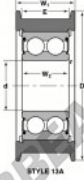

Mast guide bearing CG-5206-SSB-NTN - CG-5206-SSB-NTN

<https://www.123bearing.co.uk/bearing-housing/deep-groove-bearing/mast-guide/cg-5206-ssb-ntn>

Bearing Number	Style	Bore	Outside Diameter	Width	Outer Ring Width	Shoulder	Radius	Fit	Dynamic C	Static Ca	Basic Load Rating
		d	D	B	B1	E	R				
CG-5206-SSB-NTN	SSB	25	108	39	31	1.25			41.83	35.42	3500

PRODUCT FEATURES

Brand	NTN
N° Ean13	3616060586735
Inside diameter	25 mm
Outside diameter	108 mm
Thickness	39 mm
Dynamic load	41.83 kN
Static load	35.42 kN
Packaging	1

contact@123bearing.co.uk

02038 087 274