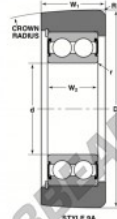

Mast guide bearing MG-5208-VFFPA-NTN - MG-5208-VFFPA-NTN

<https://www.123bearing.co.uk/bearing-housing/deep-groove-bearing/mast-guide/mg-5208-vffpa-ntn>

Bearing Number	Style	Bore d	Outside Diameter	Inner Ring	Outer Ring	Radius R	Fillet R	Back Load Ratings	
			W2	W1	Dynamic C			Static Co	
			Inch/mm	mm	mm	Inches	mm	kN	lbf
MG-5208-VFFPA-0A		1.5748 40	5.9131 127	1.1811 30	1.0883 43	0.31 8	0.09 2	13900 31200	12400 28000

PRODUCT FEATURES

Brand	NTN
N° Ean13	3616060586551
Inside diameter	40 mm
Outside diameter	127 mm
Thickness	43 mm
Dynamic load	62.12 kN
Static load	55.53 kN
Packaging	1

contact@123bearing.co.uk

02038 087 274