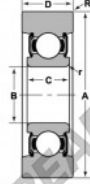

Mast guide bearing MG-309-DDH-NTN - MG-309-DDH-NTN

<https://www.123bearing.co.uk/bearing-housing/deep-groove-bearing/mast-guide/mg-309-ddh-ntn>

STYLE 7

| Bearing Number | Style | Bore B | Outside Diameter | Inner Ring W2 | Outer Ring D | Radius R | Fillet r | Basic Load Ratings | |
|----------------|-------|-------------|------------------|---------------|--------------|--------------|-------------|--------------------|--------------|
| | | | | | | | | Dynamic C | Static Co |
| MG-309-DDH | 7 | 1,717 68 | 4,73 187 | 6,663 262 | 5,25 207 | 6,125 241 | 6,84 268 | 11800 5200 | 7180 3160 |

PRODUCT FEATURES

| | |
|------------------|---------------|
| Brand | NTN |
| N° Ean13 | 3616060586490 |
| Inside diameter | 45 mm |
| Outside diameter | 121 mm |
| Thickness | 32 mm |
| Dynamic load | 52.95 kN |
| Static load | 31.95 kN |
| Packaging | 1 |