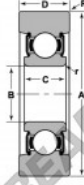

## Mast guide bearing MG-209-DD-NTN - MG-209-DD-NTN

<https://www.123bearing.co.uk/bearing-housing/deep-groove-bearing/mast-guide/mg-209-dd-ntn>

STYLE 7

Bearing Number	Style	Bore B	Outside Diameter D	Inner Ring W2	Outer Ring D	Radius R	Fillet r	Basic Load Ratings	
								Dynamic C	Static Ca
MG-209-DD	7	45	101	19	96	3	2	4970	7830
								20.33	31.28

### PRODUCT FEATURES

Brand	NTN
N° Ean13	3616060586483
Inside diameter	45 mm
Outside diameter	101 mm
Thickness	28 mm
Dynamic load	20.33 kN
Static load	31.28 kN
Packaging	1

[contact@123bearing.co.uk](mailto:contact@123bearing.co.uk)