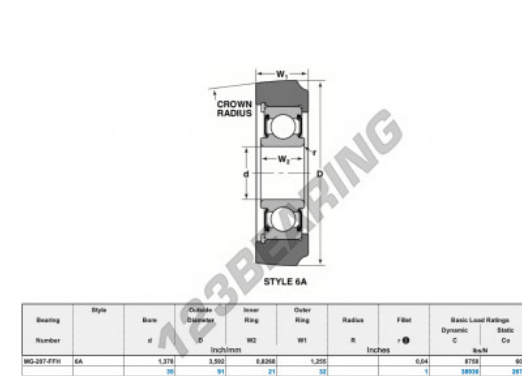

## Mast guide bearing MG-207-FFH-NTN - MG-207-FFH-NTN

<https://www.123bearing.co.uk/bearing-housing/deep-groove-bearing/mast-guide/mg-207-ffh-ntn>

### PRODUCT FEATURES

Brand	NTN
N° Ean13	3616060586407
Inside diameter	35 mm
Outside diameter	91 mm
Thickness	32 mm
Dynamic load	38.93 kN
Static load	26.78 kN
Packaging	1

[contact@123bearing.co.uk](mailto:contact@123bearing.co.uk)