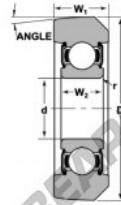

Mast guide bearing MG-208-FFB-NTN - MG-208-FFB-NTN

<https://www.123bearing.co.uk/bearing-housing/deep-groove-bearing/mast-guide/mg-208-ffb-ntn>

STYLE 3

Bearing Number	Style	Bore		Inner Ring	Outer Ring	Radius	Fillet	Basic Load Ratings	
		d	D					Dynamic C	Static Ca
MG-208-FFB	3	1.5748	3.942	6.7087	-	0.04	6350	4020	1788
		40	100	170	0	1	2044	1788	

PRODUCT FEATURES

Brand	NTN
N° Ean13	3616060586285
Inside diameter	40 mm
Outside diameter	100 mm
Thickness	25 mm
Dynamic load	29.14 kN
Static load	17.88 kN
Packaging	1

contact@123bearing.co.uk

02038 087 274