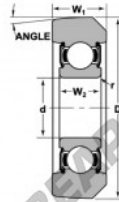

Mast guide bearing MG-208-FFA-NTN - MG-208-FFA-NTN

<https://www.123bearing.co.uk/bearing-housing/deep-groove-bearing/mast-guide/mg-208-ffa-ntn>

STYLE 3

| Bearing Number | Style | Bore ϕ | Outside Diameter D | Inner Ring W2 | Outer Ring W1 | Radius R | Fillet r | Basic Load Ratings | |
|----------------|-------|-------------|--------------------|---------------|---------------|----------|----------|--------------------|-----------|
| | | | | | | | | Dynamic C | Static Co |
| MG-208-FFA | 3 | 1.5748 | 3.91 | 6.7112 | 1 | | 0.39 | 4000 | 4000 |
| | | ϕ | IN | IN | IN | | IN | lbf | lbf |

PRODUCT FEATURES

| | |
|------------------|---------------|
| Brand | NTN |
| N° Ean13 | 3616060586278 |
| Inside diameter | 40 mm |
| Outside diameter | 101 mm |
| Thickness | 25 mm |
| Dynamic load | 29.14 kN |
| Static load | 17.88 kN |
| Packaging | 1 |