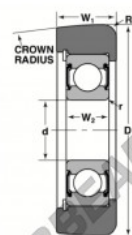

Mast guide bearing MG-308-FFUA-NTN - MG-308-FFUA-NTN

<https://www.123bearing.co.uk/bearing-housing/deep-groove-bearing/mast-guide/mg-308-ffua-ntn>

STYLE 2A

Bearing Number	Style	Bore	Dynamic Diameter	Outer Diameter	Inner Ring	Outer Ring	Radius	Fillet	Basic Load Ratings	
		d	D	D	W2	W1	R	r	Dynamic C	Static Co
		Inch/mm		mm		Inches			kN	kg
MG-308-FFUA	2A	1.5748	4.388	112	21	32	0.31	0.06	56.37	39

PRODUCT FEATURES

Brand	NTN
N° Ean13	3616060586230
Inside diameter	40 mm
Inside diameter	1.575" inch
Outside diameter	112 mm
Outside diameter	4.409" inch
Thickness	32 mm
Thickness	1.26" inch
Dynamic load	56.37 kN
Static load	39 kN
Packaging	1