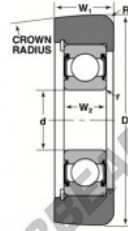

## Mast guide bearing MG-308-FFU-NTN - MG-308-FFU-NTN

<https://www.123bearing.co.uk/bearing-housing/deep-groove-bearing/mast-guide/mg-308-ffu-ntn>

STYLE 2A

Bearing Number	Style	Bore d	Outside Diameter D	Inner Ring Width W2	Outer Ring Width W1	Radius R	Fillet r	Basic Load Ratings	
								Dynamic C	Static Co
MG-308-FFU	2A	1.5748	4.3719	0.85	1.280	0.31	0.08	12070	8770
		40	111	24	33	8	2	12070	20000

## PRODUCT FEATURES

Brand	NTN
N° Ean13	3616060586223
Inside diameter	40 mm
Outside diameter	111 mm
Thickness	32 mm
Dynamic load	56.37 kN
Static load	39 kN
Packaging	1

[contact@123bearing.co.uk](mailto:contact@123bearing.co.uk)