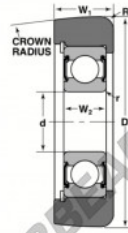

Mast guide bearing MG-207-FFWA-NTN - MG-207-FFWA-NTN

<https://www.123bearing.co.uk/bearing-housing/deep-groove-bearing/mast-guide/mg-207-ffwa-ntn>

STYLE 2A

Bearing Number	Style	Bore d	Outside Diameter D	Inner Ring Width W2	Outer Ring Width W1	Radius R	Fit	Basic Load Ratings	
								Dynamic C	Static Ca
MG-207-FFWA	2A	1.378	3.225	0.7874	1.220	0.21	0.04	6700	8820
		35	82	20	31	8	1	28000	39000

PRODUCT FEATURES

Brand	NTN
N° Ean13	3616060586216
Inside diameter	35 mm
Outside diameter	82 mm
Thickness	31 mm
Dynamic load	38.93 kN
Static load	26.78 kN
Packaging	1

contact@123bearing.co.uk

02038 087 274