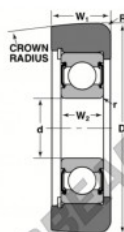

Mast guide bearing MG-207-FFUA-NTN - MG-207-FFUA-NTN

<https://www.123bearing.co.uk/bearing-housing/deep-groove-bearing/mast-guide/mg-207-ffua-ntn>

STYLE 2A

Bearing Number	Style	Bore d	Outside Diameter D	Inner Ring	Outer Ring	Radius R	Fillet r	Basic Load Ratings	
				W2	W1			C	Ca
				Inch/mm		Inches		lbf/N	
MG-207-FFUA	2A	1.378	3.617	0.7874	1.228	0.17	0.04	3890	8620
		35	92	20	31	4.3	1	8700	20100

PRODUCT FEATURES

Brand	NTN
N° Ean13	3616060586193
Inside diameter	35 mm
Outside diameter	92 mm
Thickness	31 mm
Dynamic load	38.93 kN
Static load	26.78 kN
Packaging	1

contact@123bearing.co.uk

02038 087 274