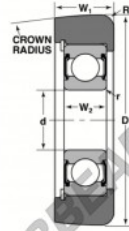

## Mast guide bearing MG-207-FFQH-NTN - MG-207-FFQH-NTN

<https://www.123bearing.co.uk/bearing-housing/deep-groove-bearing/mast-guide/mg-207-ffqh-ntn>

STYLE 2A									
Bearing Number	Style	Bore d	Outside Diameter D	Inner Ring W2	Outer Ring W1	Radius R	Fillet r	Basic Load Ratings	
		Inch/mm				Inches		Dynamic C	Static Co
MG-207-FFQH	2A	1.378	4.378	6.7874	1.181	8.31	0.04	8750	8500
		35	111	28	30	3	1	20000	20100

### PRODUCT FEATURES

Brand	NTN
N° Ean13	3616060586148
Inside diameter	35 mm
Inside diameter	1.378" inch
Outside diameter	111 mm
Outside diameter	4.37" inch
Thickness	30 mm
Thickness	1.181" inch
Dynamic load	38.93 kN
Static load	26.78 kN
Packaging	1