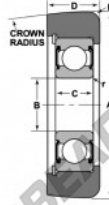

Mast guide bearing MG-207-FFJA-NTN - MG-207-FFJA-NTN

<https://www.123bearing.co.uk/bearing-housing/deep-groove-bearing/mast-guide/mg-207-ffja-ntn>

STYLE 2A

Bearing Number	Style	Bore d	Outside Diameter D	Inner Ring W2	Outer Ring W1	Radius R	Fillet r	Basic Load Ratings	
								Dynamic C	Static Ca
MG-207-FFJA	2A	1.378	3.618	0.787	1.250	0.215	0.34	3790	4020
		.05	.02	.01	.01	.008	.01	38900	26750

PRODUCT FEATURES

Brand	NTN
N° Ean13	3616060586117
Inside diameter	35 mm
Outside diameter	92 mm
Thickness	32 mm
Dynamic load	38.93 kN
Static load	26.78 kN
Packaging	1

contact@123bearing.co.uk

02038 087 274