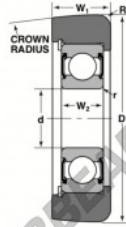

## Mast guide bearing MG-206-FFZB-NTN - MG-206-FFZB-NTN

<https://www.123bearing.co.uk/bearing-housing/deep-groove-bearing/mast-guide/mg-206-ffzb-ntn>

STYLE 2A

Bearing Number	Style	Bore		Outer Ring		Inner Ring		Radius R	Fillet r	Basic Load Ratings	
		d	D	W2	W1	C	Co				
MG-206-FFZB	2A	30	81	29	29	17	28	6.35	0.04	2736	4340

## PRODUCT FEATURES

Brand	NTN
N° Ean13	3616060586100
Inside diameter	30 mm
Outside diameter	81 mm
Thickness	29 mm
Dynamic load	27.36 kN
Static load	18.86 kN
Packaging	1

[contact@123bearing.co.uk](mailto:contact@123bearing.co.uk)