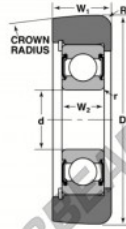

Mast guide bearing MG-206-FFWB-NTN - MG-206-FFWB-NTN

<https://www.123bearing.co.uk/bearing-housing/deep-groove-bearing/mast-guide/mg-206-ffwb-ntn>

STYLE 2A

Bearing Number	Style	Bore d	Outside Diameter D	Inner Ring W2	Outer Ring W1	Radius R	Fillet r	Basic Load Ratings	
								Dynamic C	Static Cr
MG-206-FFWB	2A	1.9111	3.4741	0.6831	1.1221	8.19	0.04	27360	4240
		30	88	17	29	0.32	1	27360	4240

PRODUCT FEATURES

Brand	NTN
N° Ean13	3616060586070
Inside diameter	30 mm
Outside diameter	88 mm
Thickness	29 mm
Dynamic load	27.36 kN
Static load	18.86 kN
Packaging	1

contact@123bearing.co.uk

02038 087 274