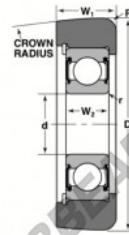

Mast guide bearing MG-206-FFU-NTN - MG-206-FFU-NTN

<https://www.123bearing.co.uk/bearing-housing/deep-groove-bearing/mast-guide/mg-206-ffu-ntn>

STYLE 2A

Bearing Number	Style	Bore	Outer Diameter	Inner Ring	Outer Ring	Radius	Fllet	Basic Load Ratings	
		d	D	W2	W1	R	r	Dynamic C	Static Ca
		Inch/mm					Inches	lbf/in	kg
MG-206-FFU	2A	1.1811	3.184	0.833	1.132	0.236	0.06	27.36	18.86
		30	81	17	29	6	1	27360	18860

PRODUCT FEATURES

Brand	NTN
N° Ean13	3616060586025
Inside diameter	30 mm
Outside diameter	81 mm
Thickness	29 mm
Dynamic load	27.36 kN
Static load	18.86 kN
Packaging	1

contact@123bearing.co.uk

02038 087 274