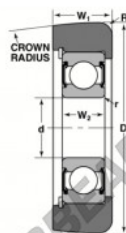

Mast guide bearing MG-206-FFP-NTN - MG-206-FFP-NTN

<https://www.123bearing.co.uk/bearing-housing/deep-groove-bearing/mast-guide/mg-206-ffp-ntn>

STYLE 2A

Bearing Number	Style	Bore d	Outside Diameter D	Inner Ring Width W1	Outer Ring Width W2	Radius R	Fillet r	Basic Load Ratings	
		Inch/mm		mm	mm	Inches	mm	Dynamic C kN	Static Co kN
MG-206-FFP	2A	1.1811 30	3.47 88	3.47 88	3.82 97	1.152 29	0.236 6	27.36 6150	18.86 4240

PRODUCT FEATURES

Brand	NTN
N° Ean13	3616060585998
Inside diameter	30 mm
Outside diameter	88 mm
Thickness	29 mm
Dynamic load	27.36 kN
Static load	18.86 kN
Packaging	1

contact@123bearing.co.uk

02038 087 274