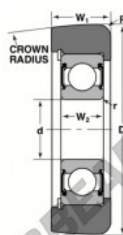

Mast guide bearing MG-206-FFKA-NTN - MG-206-FFKA-NTN

<https://www.123bearing.co.uk/bearing-housing/deep-groove-bearing/mast-guide/mg-206-ffka-ntn>

STYLE 2A

Bearing Number	Style	Bore d	Outside Diameter D	Inner Ring WC	Outer Ring W1	Radius R	Fillet r	Basic Load Ratings	
								Dynamic C	Static Co
MG-206-FFKA	2A	1.1811	3.4	0.851	1.121	0.25	0.34	6100	4200
								2736	1886

PRODUCT FEATURES

Brand	NTN
N° Ean13	3616060585981
Inside diameter	30 mm
Outside diameter	86 mm
Thickness	29 mm
Dynamic load	27.36 kN
Static load	18.86 kN
Packaging	1

contact@123bearing.co.uk

02038 087 274