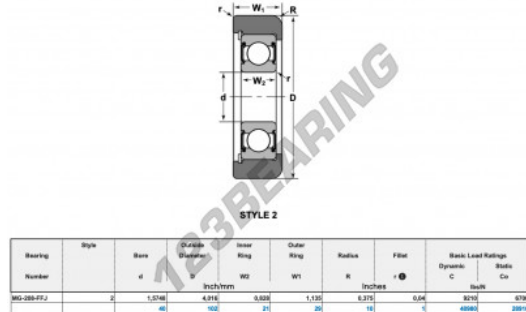

Mast guide bearing MG-208-FFJ-NTN - MG-208-FFJ-NTN

<https://www.123bearing.co.uk/bearing-housing/deep-groove-bearing/mast-guide/mg-208-ffj-ntn>

PRODUCT FEATURES

Brand	NTN
N° Ean13	3616060585912
Inside diameter	40 mm
Outside diameter	102 mm
Thickness	21 mm
Dynamic load	40.98 kN
Static load	28.91 kN
Packaging	1