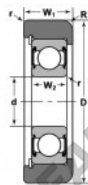

## Mast guide bearing MG-208-FFH-NTN - MG-208-FFH-NTN

<https://www.123bearing.co.uk/bearing-housing/deep-groove-bearing/mast-guide/mg-208-ffh-ntn>

STYLE 2

Bearing Number	Style	Bore d	Outside Diameter D	Inner Ring W2	Outer Ring W1	Radius R	Fillet r	Basic Load Ratings	
								Dynamic C	Static Ca
MG-208-FFH	2	40	95	21	21	8	1	40982	28910

## PRODUCT FEATURES

Brand	NTN
N° Ean13	3616060585905
Inside diameter	40 mm
Inside diameter	1.575" inch
Outside diameter	95 mm
Outside diameter	3.74" inch
Thickness	21 mm
Thickness	0.827" inch
Dynamic load	40.98 kN
Static load	28.91 kN
Packaging	1