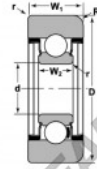

Mast guide bearing MG-307-LLH-NTN - MG-307-LLH-NTN

<https://www.123bearing.co.uk/bearing-housing/deep-groove-bearing/mast-guide/mg-307-llh-ntn>

STYLE 1C

Bearing Number	Style	Bore d	Outside Diameter D	Inner Ring W2	Outer Ring W1	Radius R	Fillet r	Basic Load Ratings	
								Dynamic C	Static Co
MG-307-LLH	1C	35.00	92.05	20.00	31.52	7.87	1.52	33300	19120

PRODUCT FEATURES

Brand	NTN
N° Ean13	3616060585882
Inside diameter	35 mm
Outside diameter	92.05 mm
Thickness	20 mm
Dynamic load	33.33 kN
Static load	19.13 kN
Packaging	1

contact@123bearing.co.uk

02038 087 274