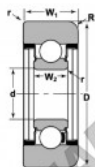

Mast guide bearing MG-307-LLB-NTN - MG-307-LLB-NTN

<https://www.123bearing.co.uk/bearing-housing/deep-groove-bearing/mast-guide/mg-307-llb-ntn>

STYLE 1C

Bearing Number	Style	Bore d	Outside Diameter	Inner Ring	Outer Ring	Radius R	Fillet r	Balls Load Ratings	
			W2	W1	W1			Dynamic C	Static Co
MG-307-LLB	1C	1.38	3.23	8.70	1.23	8.31	0.08	7480	4300
		35.00	82.04	22.00	31.15	7.87	1.52	33300	19150

PRODUCT FEATURES

Brand	NTN
N° Ean13	3616060585875
Inside diameter	35 mm
Outside diameter	82.04 mm
Thickness	20 mm
Dynamic load	33.33 kN
Static load	19.13 kN
Packaging	1

contact@123bearing.co.uk

02038 087 274