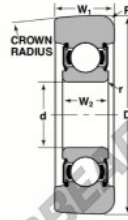

Mast guide bearing MG-307-FFP-NTN - MG-307-FFP-NTN

<https://www.123bearing.co.uk/bearing-housing/deep-groove-bearing/mast-guide/mg-307-ffp-ntn>

STYLE 1B

Bearing Number	Style	Bore d	Outside Diameter D	Inner Ring W2	Outer Ring W1	Radius R	Fillet r	Bore Load Ratings	
								Dynamic C	Static Cr
MG-307-FFP	1B	1.38 35.00	3.98 101.35	0.82 21.00	1.12 28.00	0.26 6.60	0.06 1.50	7480 33300	4300 19100

PRODUCT FEATURES

Brand	NTN
N° Ean13	3616060585790
Inside diameter	35 mm
Outside diameter	101.35 mm
Thickness	21 mm
Dynamic load	33.33 kN
Static load	19.13 kN
Packaging	1

contact@123bearing.co.uk

02038 087 274