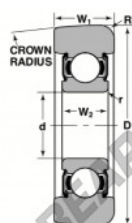

Mast guide bearing MG-307-FFM-NTN - MG-307-FFM-NTN

<https://www.123bearing.co.uk/bearing-housing/deep-groove-bearing/mast-guide/mg-307-ffm-ntn>

STYLE 1B

Bearing Number	Style	Bore d	Outside Diameter D	Inner Ring W2	Outer Ring W1	Radius R	Fillet r	Basic Load Ratings	
								Dynamic C	Static Co
MG-307-FFM	1B	35	101.42	21	28.86	6.15	1.02	33330	19130

PRODUCT FEATURES

Brand	NTN
N° Ean13	3616060585783
Inside diameter	35 mm
Inside diameter	1.378" inch
Outside diameter	101.42 mm
Outside diameter	3.993" inch
Thickness	21 mm
Thickness	0.827" inch
Dynamic load	33.33 kN
Static load	19.13 kN
Packaging	1