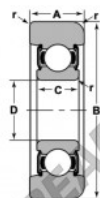

Mast guide bearing MG-309-DDA-NTN - MG-309-DDA-NTN

<https://www.123bearing.co.uk/bearing-housing/deep-groove-bearing/mast-guide/mg-309-dda-ntn>

Bearing Number	Style	Bore D	Outside Diameter S	Inner Ring W2	Outer Ring A	Radius R	Fillet r	Basic Load Ratings	
								Dynamic C	Static Co
MG-309-DDA	1	45.00	127.08	31.75	31.75	7.94	1.82	52000	31900

PRODUCT FEATURES

Brand	NTN
N° Ean13	3616060585714
Inside diameter	45 mm
Inside diameter	1.772" inch
Outside diameter	127.08 mm
Outside diameter	5.003" inch
Thickness	31.75 mm
Thickness	1 1/4" inch
Dynamic load	52.95 kN
Static load	31.95 kN
Packaging	1